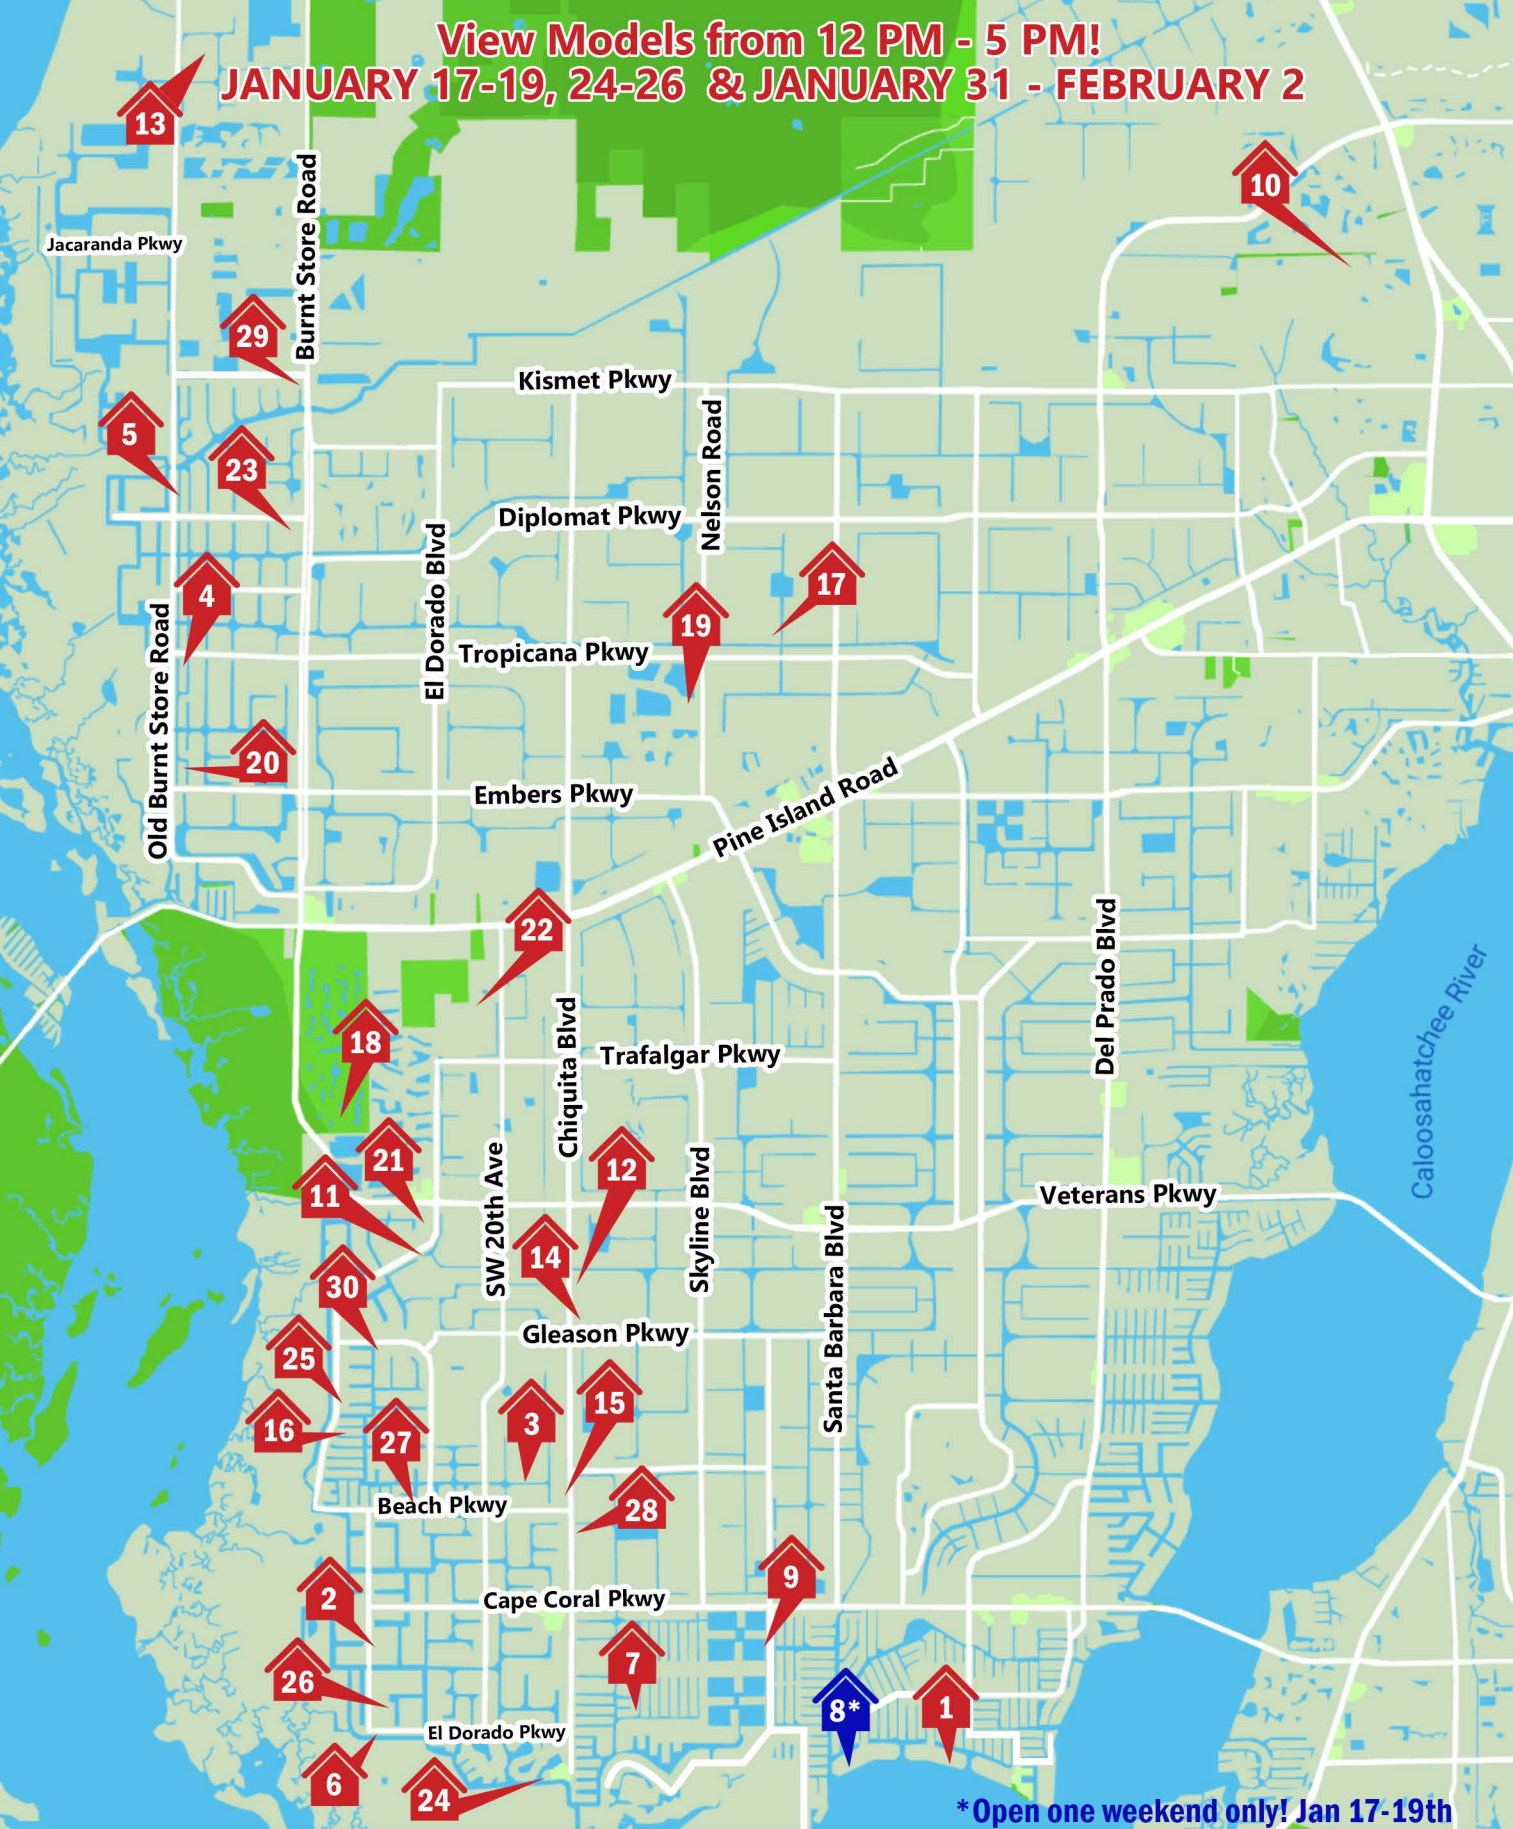

V

Coastal Craft Homes
— BUILD & REMODEL —

Virtual Model
Coastal Craft Homes
www.coastalcrafthomes.com

View Models →

www.BuildersShowcaseofHomes.com

**View Models from 12 PM - 5 PM!
JANUARY 17-19, 24-26 & JANUARY 31 - FEBRUARY 2**

***Open one weekend only! Jan 17-19th**

**Visit WWW.BUILDERSSHOWCASEOFHOMES.COM
for digital map and plan best route!**